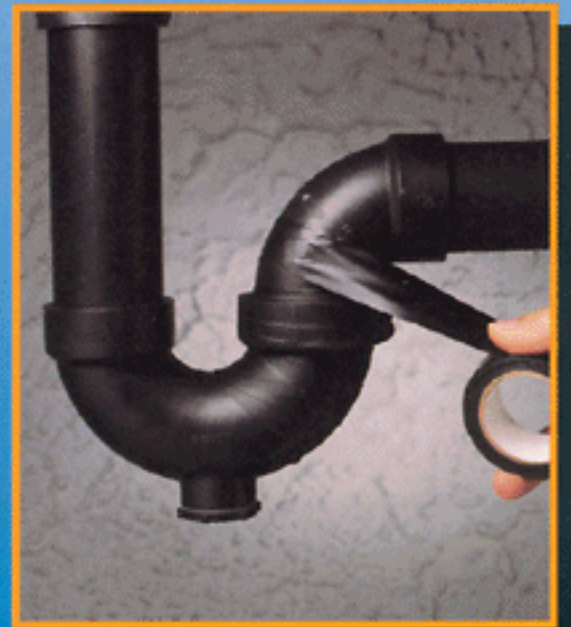

# Emergency Repair Tape

Stretch tape to seal all leaks and cuts wet or dry

#CZ91508	1 ROLL 1" x 8' (2,5cm x 4,9m) unstretched	1 ROLLO 1plgda. x 8pies (2,5cm x 4,9m) sin estirar
#CZ91516	1 ROLL 1" x 16' (2,5cm x 9,8m) unstretched	1 ROLLO 1plgda. x 16pies (2,5cm x 9,8m) sin estirar